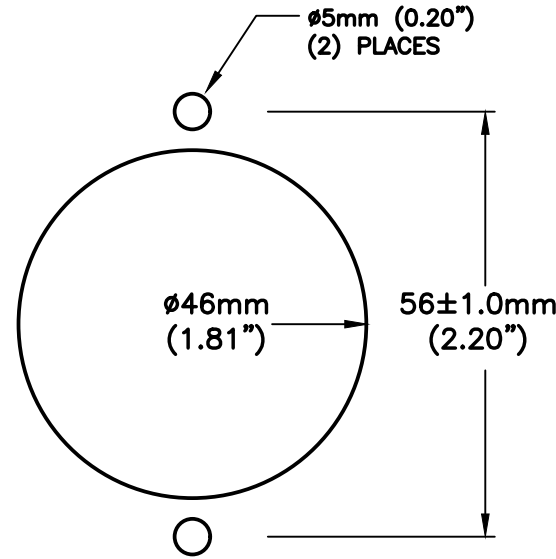

NEMA L5-15 RECEPTACLE
FRONT VIEW

SIDE VIEW

CUTOUT FOR
PANEL MOUNTING