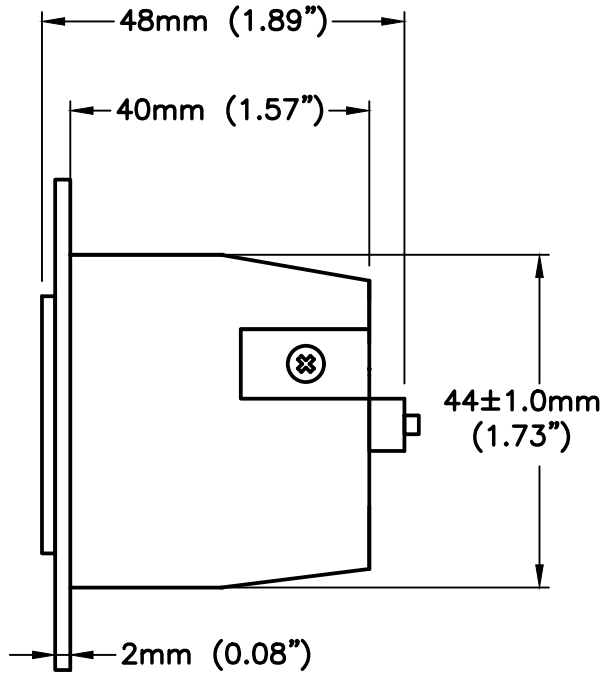

NEMA L5-15 RECEPTACLE
FRONT VIEW

SIDE VIEW

CUTOUT FOR
PANEL MOUNTING